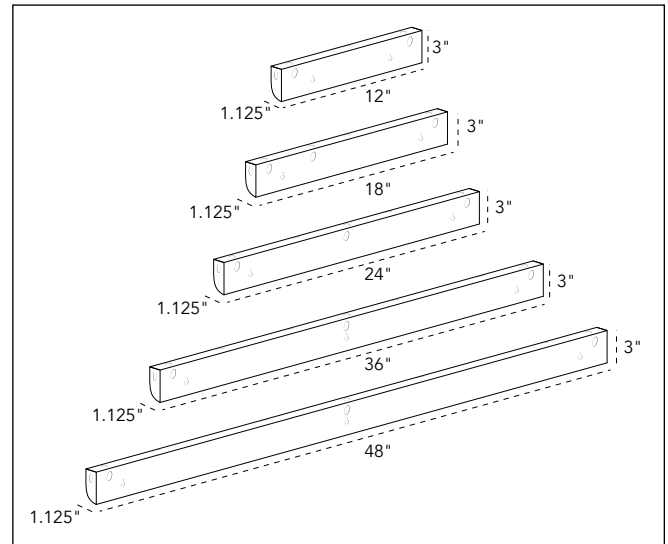

Single Fixture*

Knockouts

Multiple Fixtures*

* Consult all local/national wiring codes before beginning installation.

Easy Wiring Push-In Connectors-

Connect the wire by pushing into the Push-in quick wire connector with the appropriate location.

Compatible Dimmers

Also compatible with Lutron Diva, Maestro and Skylark series.