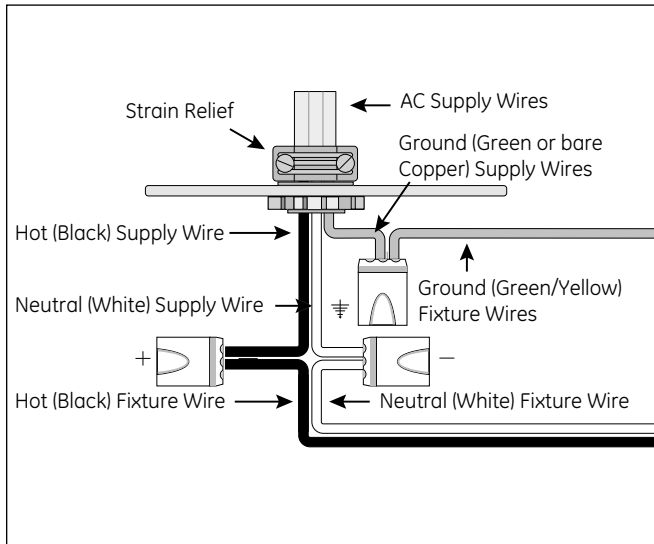

GE Premium LED Direct Wire Dimmable Light Fixture

Design Features

- Evenly diffused light output
- High quality steel housing
- No bulbs to replace
- Packaging includes all mounting hardware; including screws, wire quick connects and strain relief
- Quick connect wiring and convenient mounting system for easy installation

White

Oil Rubbed Bronze

Model Number	White - 26739 Bronze - 38886	White - 26741 Bronze - 38887	White - 26742 Bronze - 26765	White - 29434 Bronze - 29435	White - 30890 Bronze - 30891
Length	12"	18"	24"	36"	48"
Nominal Lumens	485	769	991	1366	1807
Nominal CCT	3000K				
Nominal CRI	91				
Nominal R9	51				
Nominal Wattage	5	10	12	16	20
Efficacy (lm/W)	80.8	76.9	82.6	85.4	90.4
Nominal Power Factor	0.98				
Operating Temperature	-15 degrees C ~ +40 degrees C				
Voltage	120				
Hertz	60				
Beam Angle	110°				
Warranty	Limited-lifetime warranty - Visit www.byjasco.com for details				
Life Time	50,000 hours				
Dimming Range	10-100%				
Estimated Yearly Energy Cost (Based on 4 hours per day at \$0.11 per kwh)	0.96	1.55	1.85	2.53	3.21

Single Fixture*

Knockouts

Multiple Fixtures*

* Consult all local/national wiring codes before beginning installation.

Easy Wiring Push-In Connectors-

Connect the wire by pushing into the Push-in quick wire connector with the appropriate location.