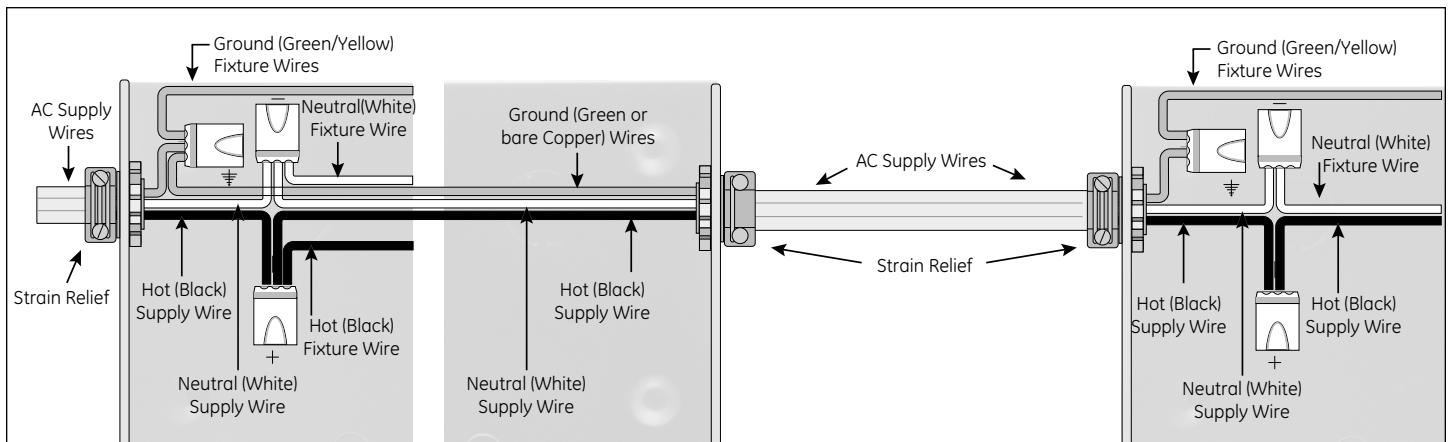

GE Premium LED Direct Wire Dimmable Light Fixture

Design Features

- Evenly diffused light output
- High quality steel housing
- No bulbs to replace
- Packaging includes all mounting hardware; including screws, wire quick connects and strain relief
- Quick connect wiring and convenient mounting system for easy installation

White

Oil Rubbed Bronze

Model Number	White - 26739 Bronze - 38886	White - 26741 Bronze - 38887	White - 26742 Bronze - 26765	White - 29434 Bronze - 29435	White - 30890 Bronze - 30891
Length	12"	18"	24"	36"	48"
Nominal Lumens	485	769	991	1366	1807
Nominal CCT	3000K				
Nominal CRI	91				
Nominal R9	51				
Nominal Wattage	5	10	12	16	20
Efficacy (lm/W)	80.8	76.9	82.6	85.4	90.4
Nominal Power Factor	0.98				
Operating Temperature	-15 degrees C ~ +40 degrees C				
Voltage	120				
Hertz	60				
Beam Angle	110°				
Warranty	Limited-lifetime warranty - Visit www.byjasco.com for details				
Life Time	50,000 hours				
Dimming Range	10-100%				
Estimated Yearly Energy Cost (Based on 4 hours per day at \$0.11 per kwh)	0.96	1.55	1.85	2.53	3.21

Single Fixture*

Knockouts

Multiple Fixtures*

* Consult all local/national wiring codes before beginning installation.

Easy Wiring Push-In Connectors-

Connect the wire by pushing into the Push-in quick wire connector with the appropriate location.